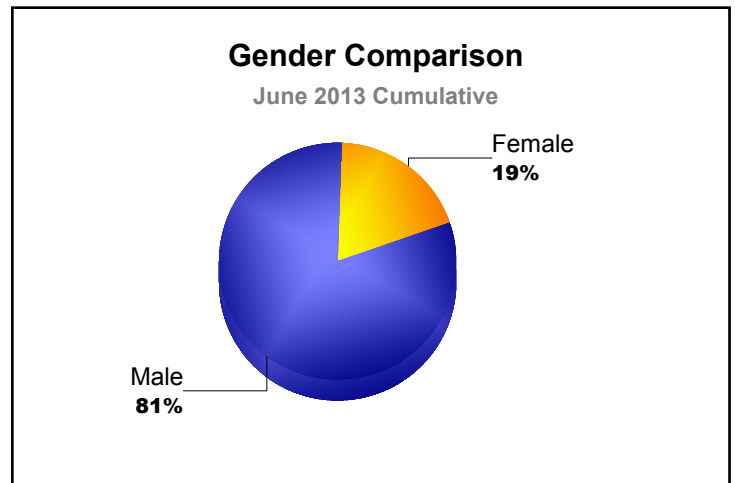

Year	New Clubs	Dropped Clubs	Gain/Loss Clubs	New Members	Charter Members	Reinstate Members	Transfer Members	Total Member Added	Total Members Dropped	Gain/Loss Members
2008-2009	0	-1	-1	14	0	1	3	18	-29	-11
2009-2010	0	0	0	21	0	1	1	23	-37	-14
2010-2011	0	0	0	27	0	0	1	28	-24	4
2011-2012	0	-2	-2	28	0	1	0	29	-41	-12
2012-2013	0	0	0	23	0	2	0	25	-26	-1
Average	0	-1	-1	23	0	1	1	25	-31	-7