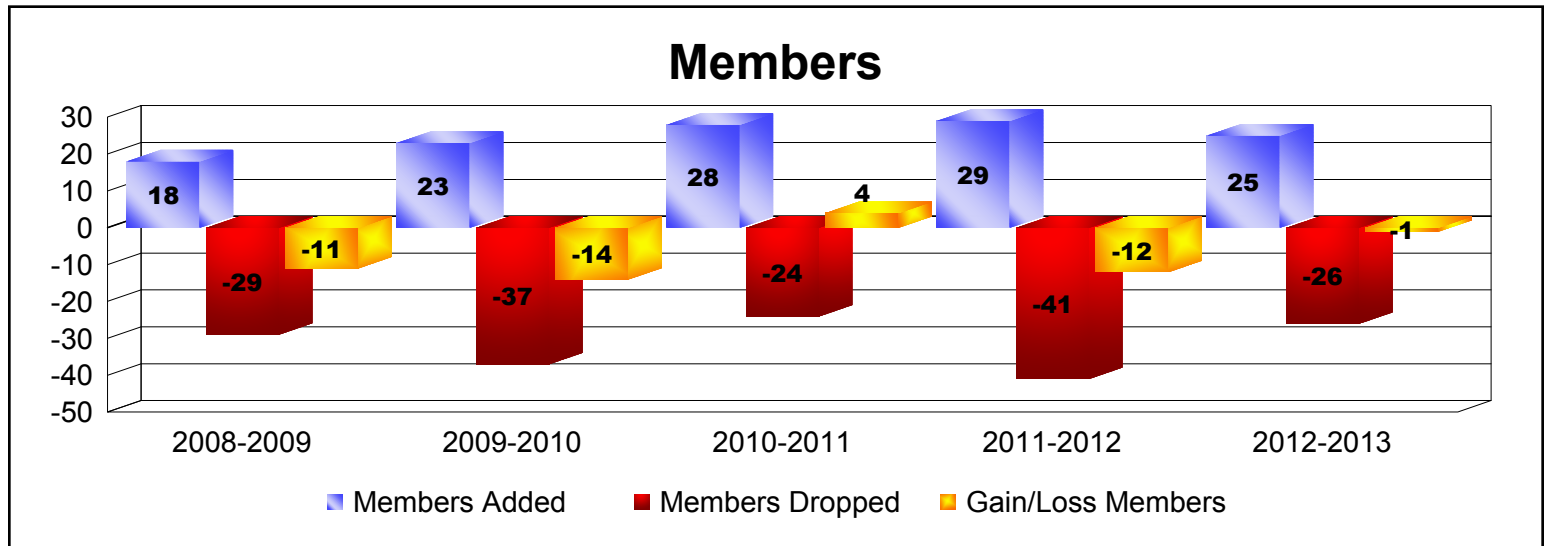

Year	New Clubs	Dropped Clubs	Gain/Loss Clubs	New Members	Charter Members	Reinstate Members	Transfer Members	Total Member Added	Total Members Dropped	Gain/Loss Members
2008-2009	0	-1	-1	14	0	1	3	18	-29	-11
2009-2010	0	0	0	21	0	1	1	23	-37	-14
2010-2011	0	0	0	27	0	0	1	28	-24	4
2011-2012	0	-2	-2	28	0	1	0	29	-41	-12
2012-2013	0	0	0	23	0	2	0	25	-26	-1
Average	0	-1	-1	23	0	1	1	25	-31	-7

Year	New Clubs	Dropped Clubs	Gain/Loss Clubs	New Members	Charter Members	Reinstate Members	Transfer Members	Total Member Added	Total Members Dropped	Gain/Loss Members
2008-2009	0	0	0	136	0	18	0	154	-209	-55
2009-2010	1	-2	-1	164	22	2	2	190	-357	-167
2010-2011	0	-1	-1	168	0	14	3	185	-257	-72
2011-2012	0	-3	-3	158	0	2	1	161	-246	-85
2012-2013	2	-1	1	163	68	3	1	235	-198	37
Average	1	-1	-1	158	18	8	1	185	-253	-68