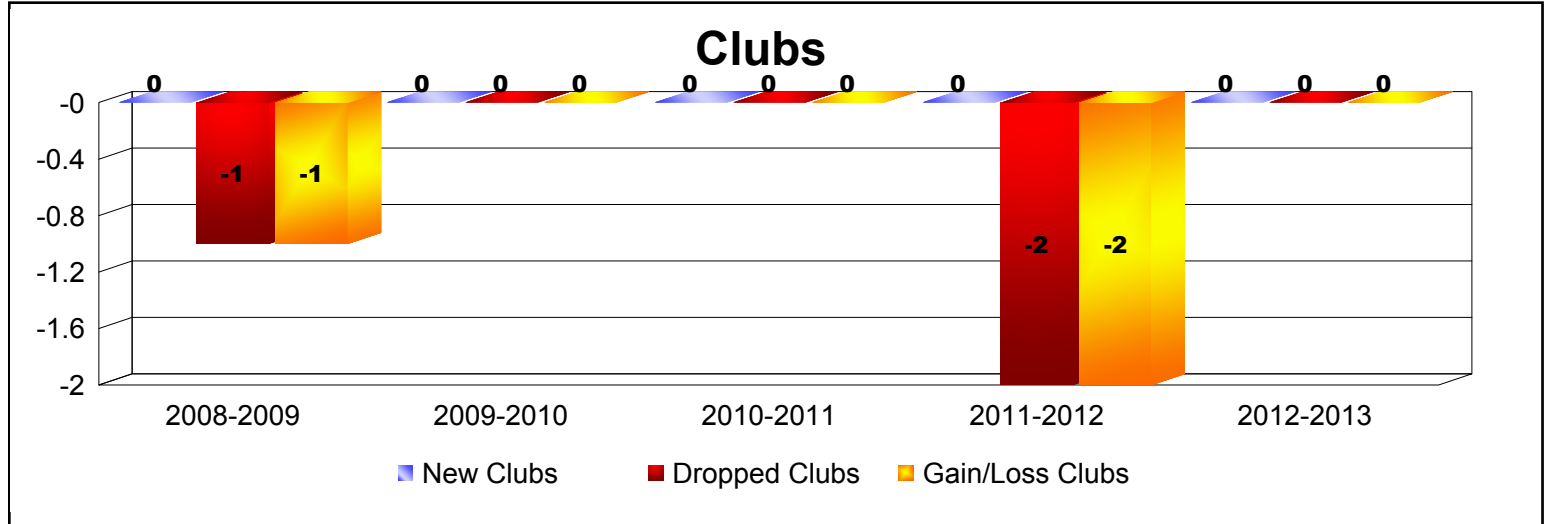

Year	New Clubs	Dropped Clubs	Gain/Loss Clubs	New Members	Charter Members	Reinstate Members	Transfer Members	Total Member Added	Total Members Dropped	Gain/Loss Members
2008-2009	0	-1	-1	14	0	1	3	18	-29	-11
2009-2010	0	0	0	21	0	1	1	23	-37	-14
2010-2011	0	0	0	27	0	0	1	28	-24	4
2011-2012	0	-2	-2	28	0	1	0	29	-41	-12
2012-2013	0	0	0	23	0	2	0	25	-26	-1
Average	0	-1	-1	23	0	1	1	25	-31	-7

Year	New Clubs	Dropped Clubs	Gain/Loss Clubs	New Members	Charter Members	Reinstate Members	Transfer Members	Total Member Added	Total Members Dropped	Gain/Loss Members
2008-2009	0	0	0	136	0	18	0	154	-209	-55
2009-2010	1	-2	-1	164	22	2	2	190	-357	-167
2010-2011	0	-1	-1	168	0	14	3	185	-257	-72
2011-2012	0	-3	-3	158	0	2	1	161	-246	-85
2012-2013	2	-1	1	163	68	3	1	235	-198	37
Average	1	-1	-1	158	18	8	1	185	-253	-68