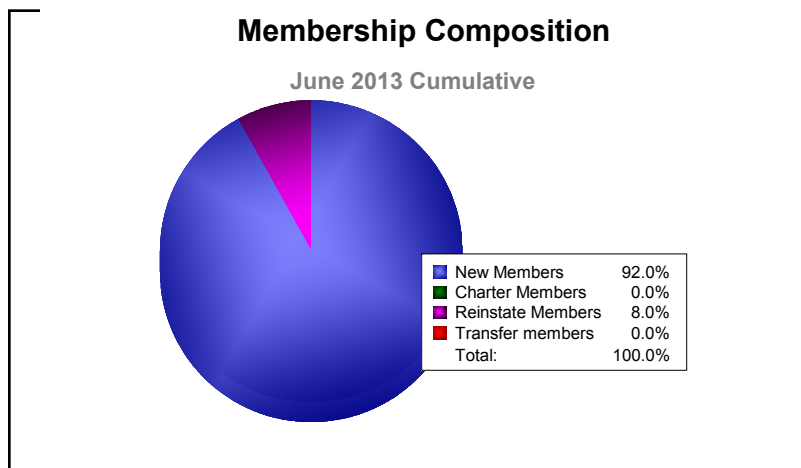

Year	New Clubs	Dropped Clubs	Gain/Loss Clubs	New Members	Charter Members	Reinstate Members	Transfer Members	Total Member Added	Total Members Dropped	Gain/Loss Members
2008-2009	0	-1	-1	14	0	1	3	18	-29	-11
2009-2010	0	0	0	21	0	1	1	23	-37	-14
2010-2011	0	0	0	27	0	0	1	28	-24	4
2011-2012	0	-2	-2	28	0	1	0	29	-41	-12
2012-2013	0	0	0	23	0	2	0	25	-26	-1
Average	0	-1	-1	23	0	1	1	25	-31	-7